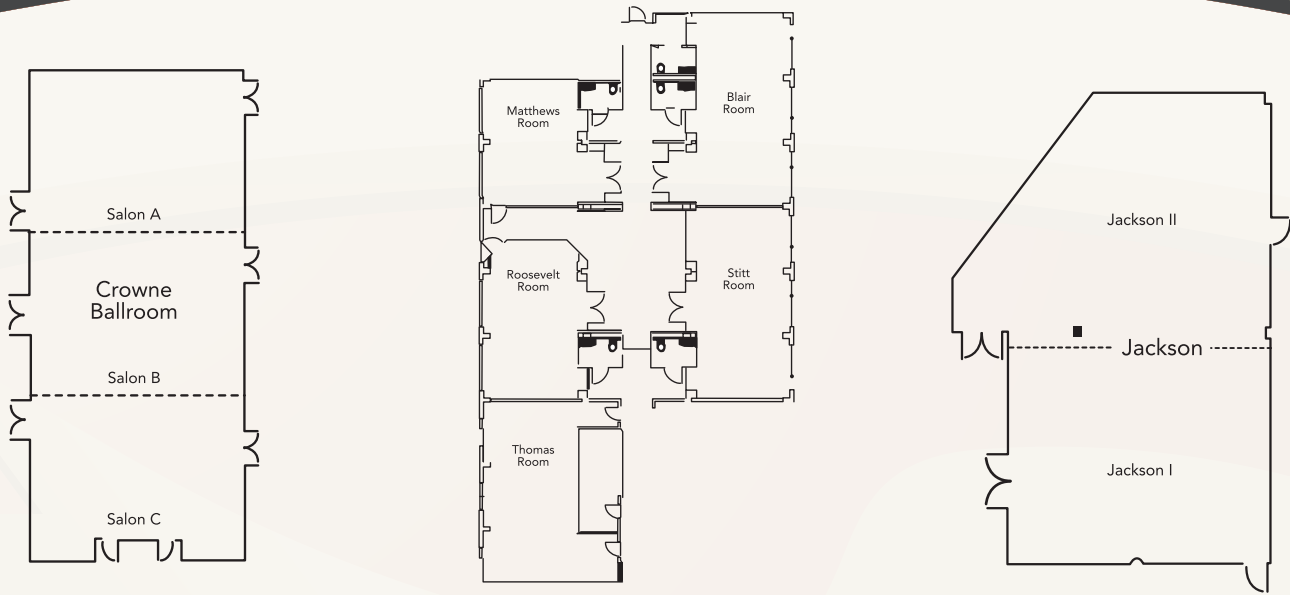

## MEETING & BANQUET FACILITIES

Crowne Plaza- The Place to Meet™ including 2-hour Response Guarantee, Crowne Meetings Director & Daily Meetings Debrief

11 meeting rooms totalling 7500 square feet of flexible meeting and banquet space

## DIMENSIONS & SEATING CAPACITIES

Room	Width	Length	Ceiling Height	Square Ft.	Theatre Style	Classroom Style	Banquet Rounds	Conf. Style	U-Shape Style	Hollow Square	Tabletop Exhibits
Crowne Ballroom	39'	69'	16'	2691	300	180	243	54	67	70	40
Salon A	39'	24'	16'	936	100	63	72	36	38	46	15
Salon B	39'	24'	16'	936	100	63	72	36	38	46	15
Salon C	39'	24'	16'	936	100	63	72	36	38	46	15
Salon A-B	39'	48'	16'	1872	200	120	144	48	44	58	30
Salon B-C	39'	48'	16'	1872	200	120	144	48	44	58	30
Jackson Room	52'	39'	12'	1920	225	132	171	48	50	58	30
Jackson I	24'	39'	12'	936	108	63	72	36	38	36	15
Jackson II	28'	36'	12'	1008	116	66	72	36	34	38	15
Thomas Room	18'	33'	9'	594	80	36	48	31	29	34	12
Roosevelt Room	18'	30'	9'	540	50	30	32	30	21	28	8
Matthews Room	18'	24'	9'	432	35	24	24	24	21	28	5
Blair Room	18'	36'	9'	648	85	39	48	36	32	38	15
Stitt Room	18'	36'	9'	648	85	39	48	36	32	38	15